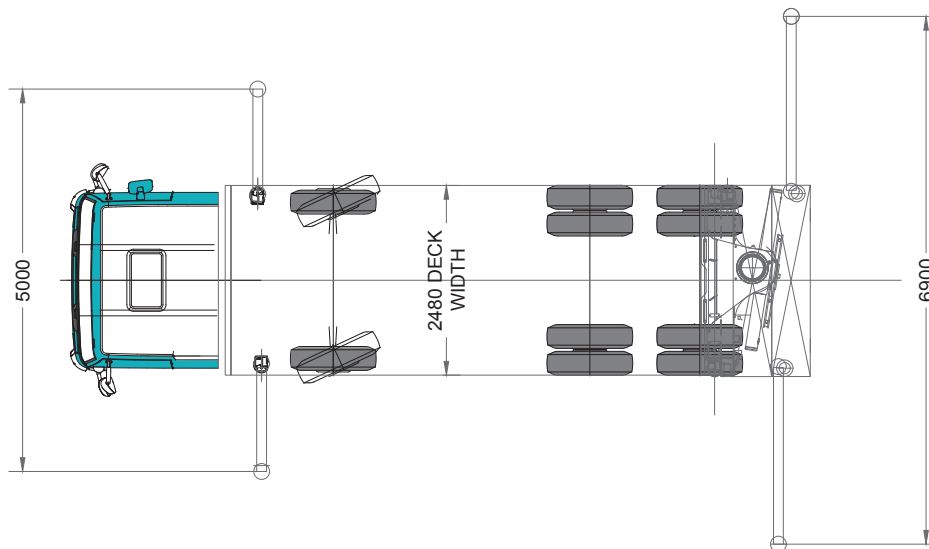

DAF WITH HIAB XS377 DIMENSIONS

Plan view - with extended outriggers

Side view

DAF WITH HIAB XS377 + TRAILER DIMENSIONS

Plan view

Side view