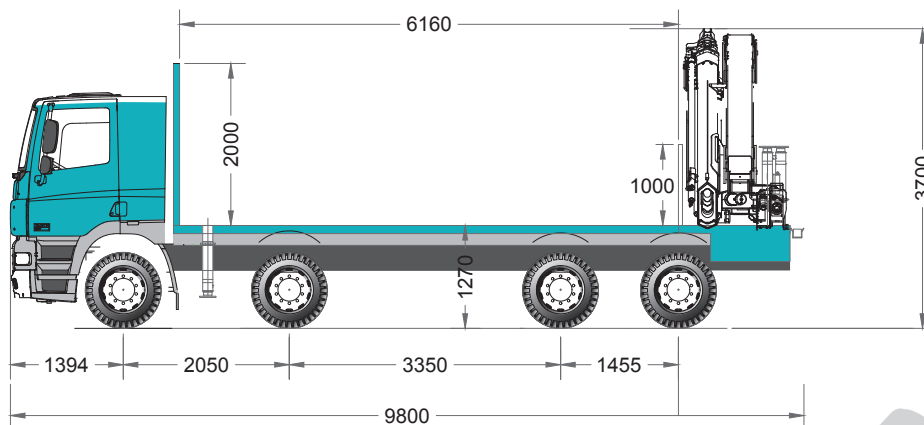

DAF WITH HIAB XS377 DIMENSIONS

Plan view - with extended outriggers

Side view

DAF WITH HIAB XS377 + TRAILER DIMENSIONS

Plan view

Side view