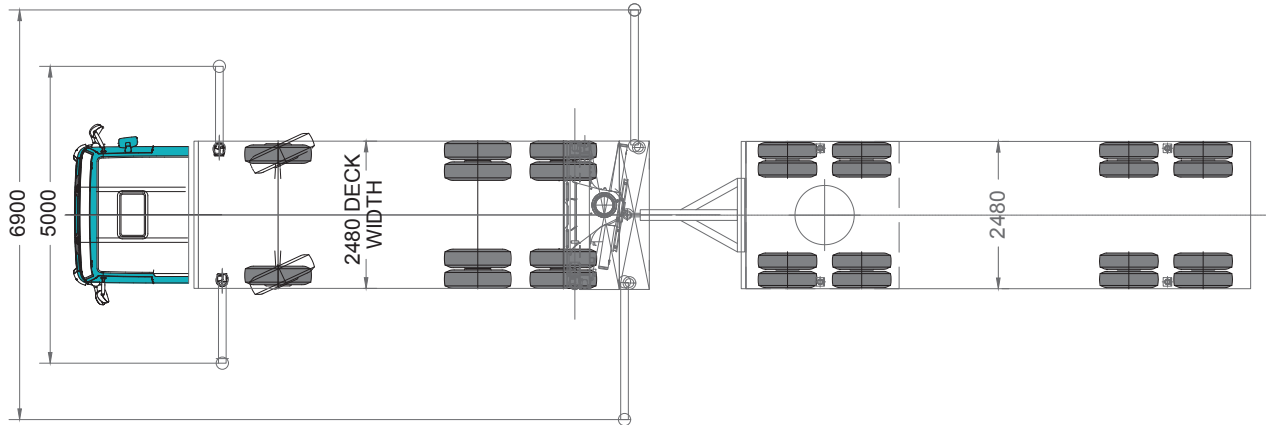

DAF WITH HIAB XS377 DIMENSIONS

Plan view - with extended outriggers

Side view

DAF WITH HIAB XS377 + TRAILER DIMENSIONS

Plan view

Side view