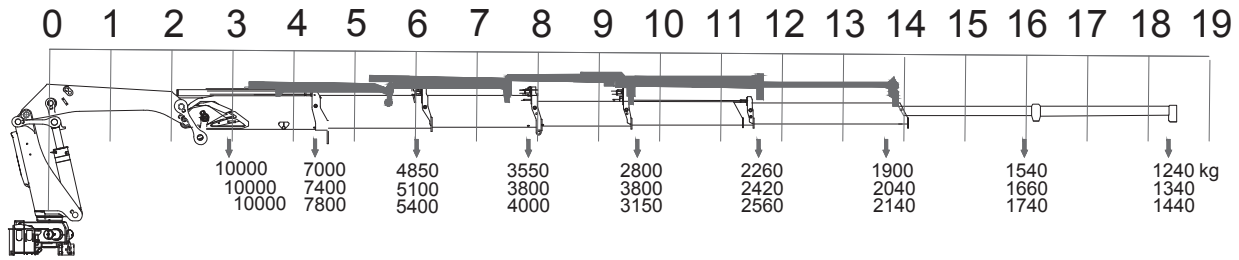

DAF WITH HIAB XS377 DIMENSIONS

Plan view - with extended outriggers

Side view

DAF WITH HIAB XS377 + TRAILER DIMENSIONS

Plan view

Side view