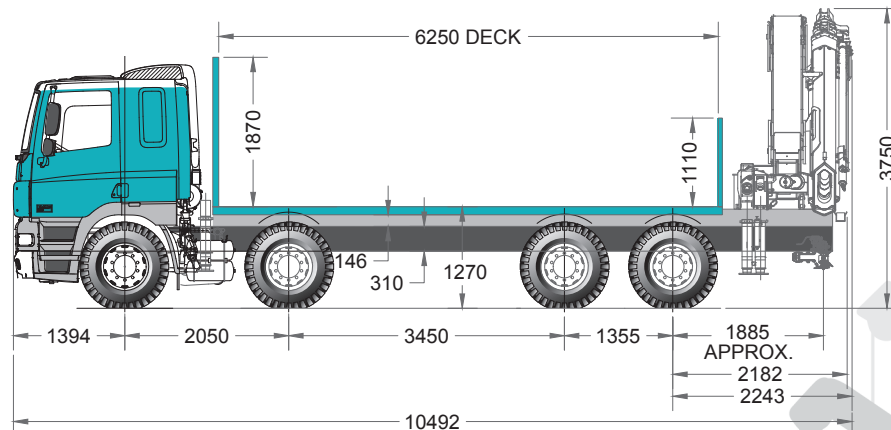

DAF WITH HIAB XS422

DIMENSIONS

Plan view - with extended outriggers

Side view