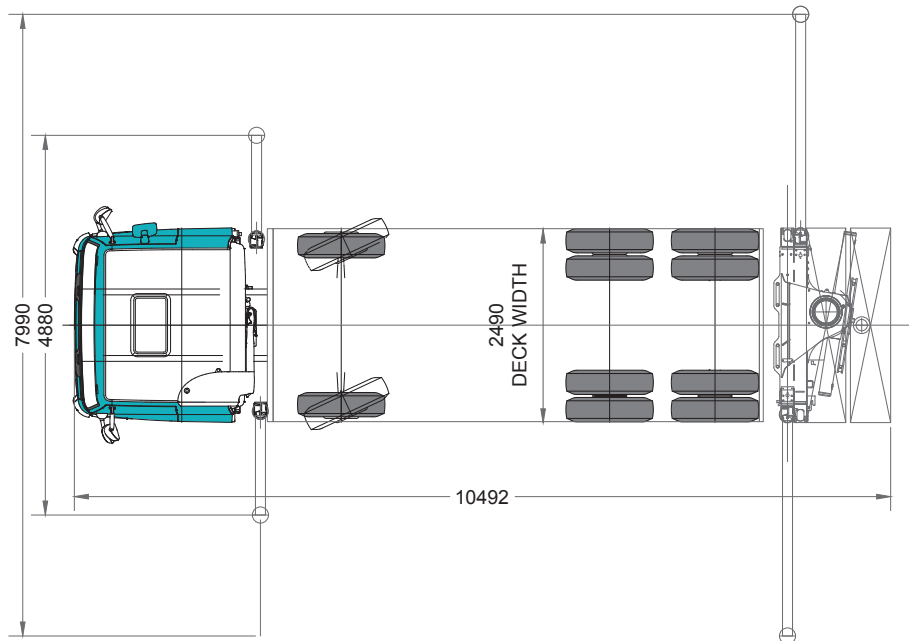

### DIMENSIONS

### Plan view - with extended outriggers

## DAF WITH HIAB XS422 + TRAILER DIMENSIONS

### Plan view