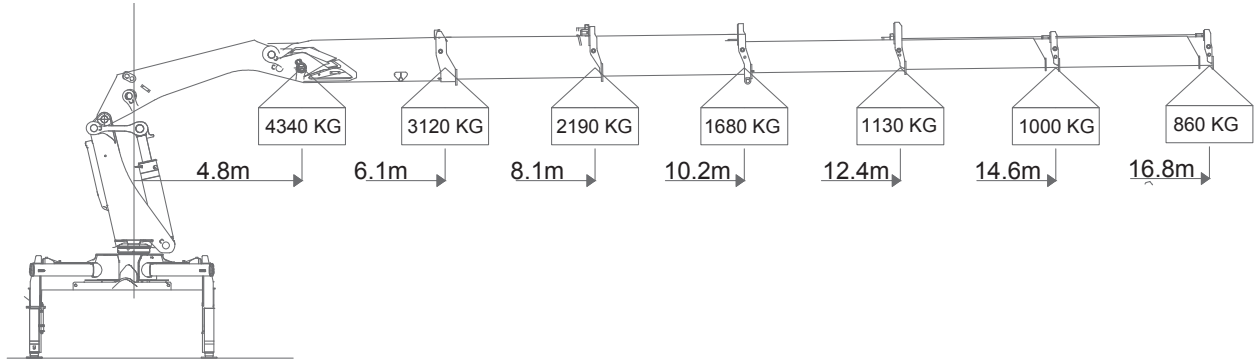

ISUZU GIGA WITH PALFINGER PK23002 DIMENSIONS

Front view

ISUZU GIGA WITH PALFINGER PK23002 DIMENSIONS

Plan view - with extended outriggers

Side view