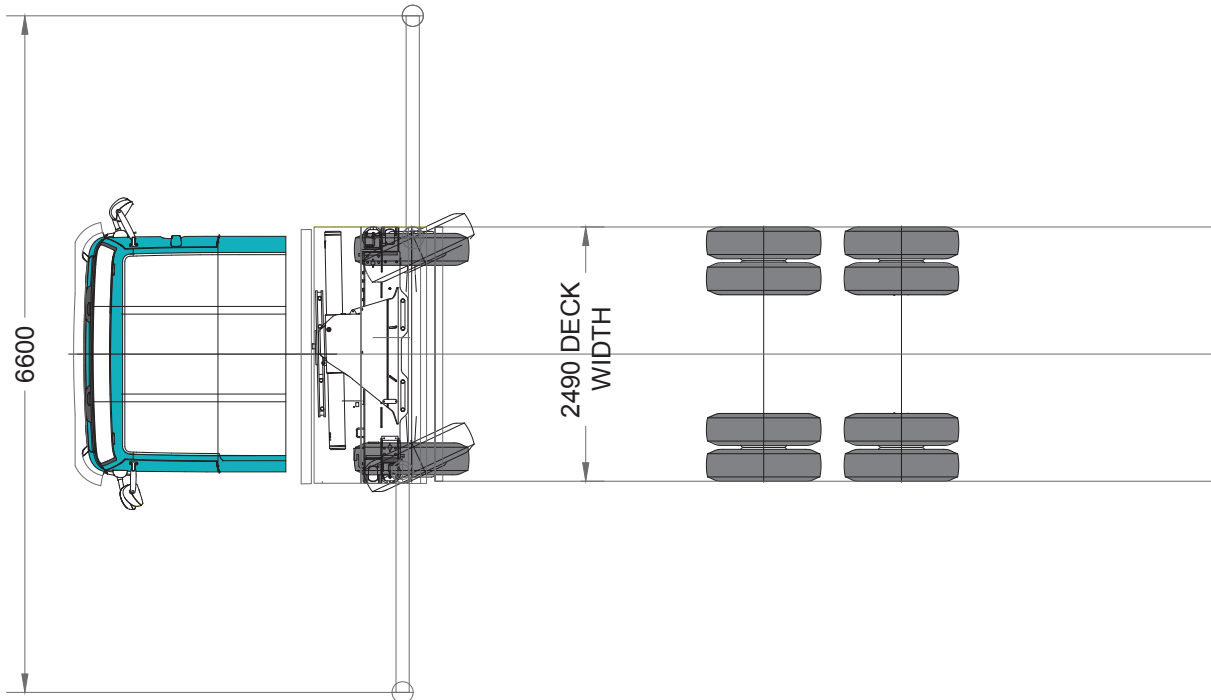

ISUZU GIGA WITH PALFINGER PK23002 DIMENSIONS

Front view

ISUZU GIGA WITH PALFINGER PK23002 DIMENSIONS

Plan view - with extended outriggers

Side view