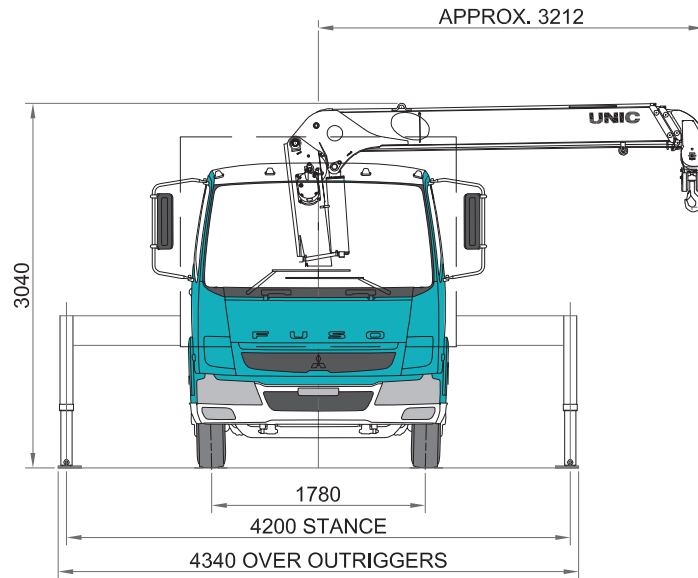

MITSUBISHI FUSO WITH UNIC CRANE DIMENSIONS

Plan view

Elevation

Notes: Representative views only - do not scale non-dimensioned items

MITSUBISHI FUSO WITH UNIC CRANE

DIMENSIONS

Front Elevation

Rear Elevation - Extended

Notes: Representative views only - do not scale non-dimensioned items