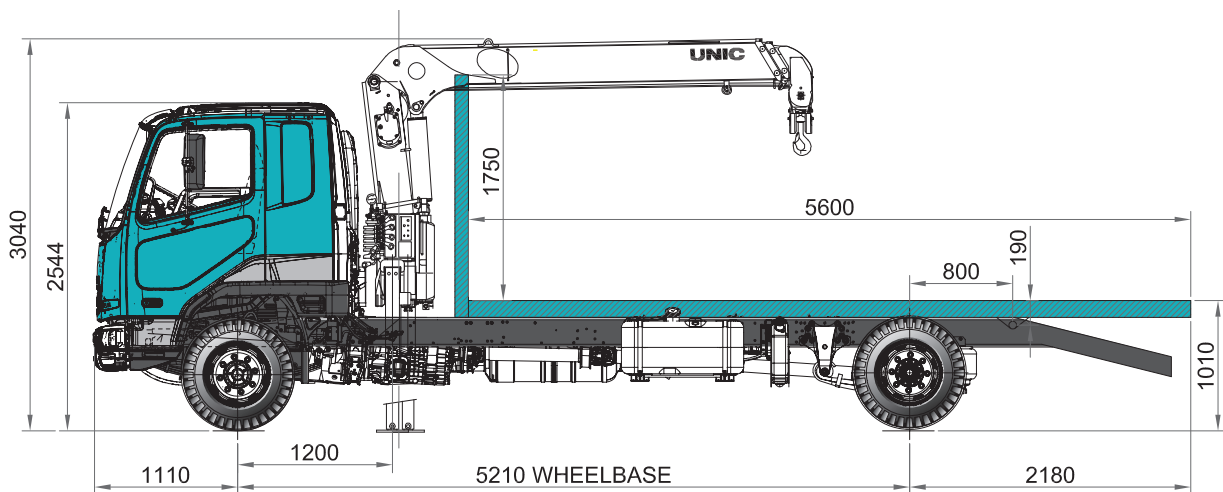

MITSUBISHI FUSO WITH UNIC CRANE DIMENSIONS

Plan view

Elevation

Notes: Representative views only - do not scale non-dimensioned items

MITSUBISHI FUSO WITH UNIC CRANE

DIMENSIONS

Front Elevation

Rear Elevation - Extended

Notes: Representative views only - do not scale non-dimensioned items