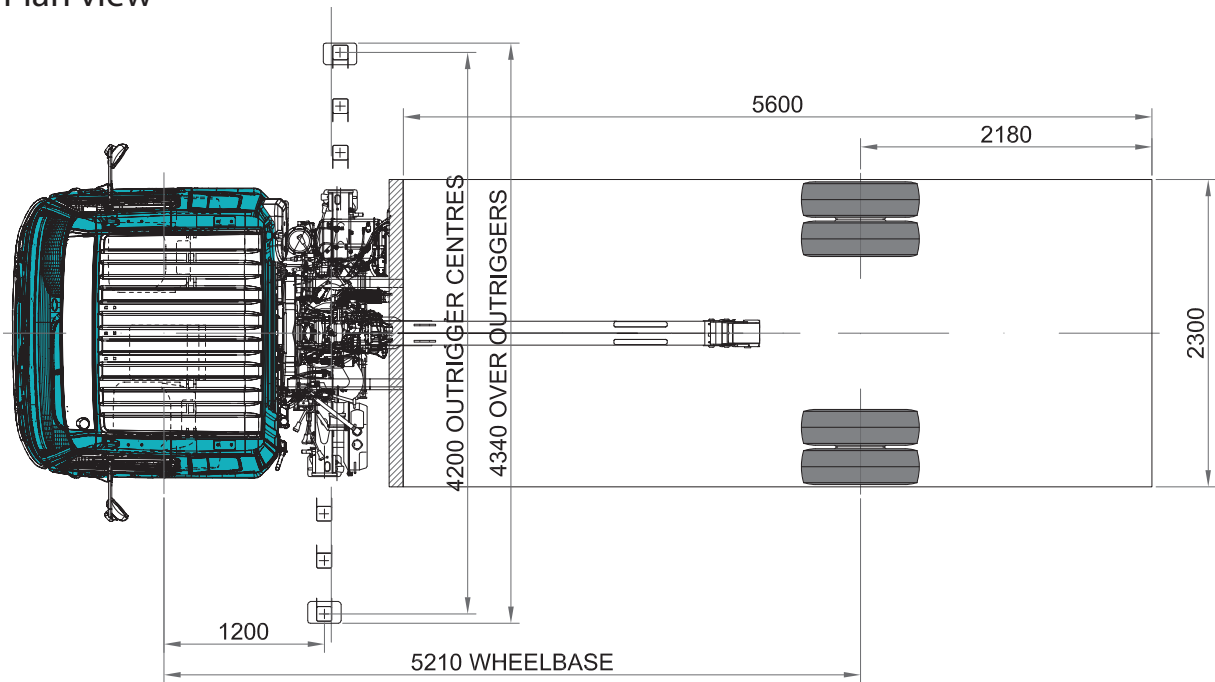

MITSUBISHI FUSO WITH UNIC CRANE DIMENSIONS

Plan view

Elevation

Notes: Representative views only - do not scale non-dimensioned items

MITSUBISHI FUSO WITH UNIC CRANE

DIMENSIONS

Front Elevation

Rear Elevation - Extended

Notes: Representative views only - do not scale non-dimensioned items