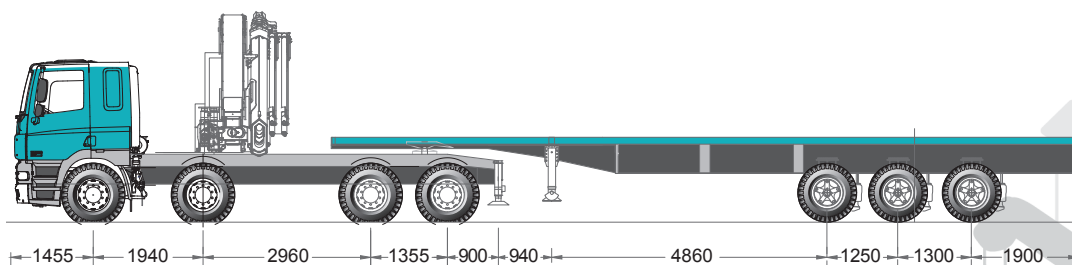

SCANIA WITH FASSI F545 DIMENSIONS

Plan view

Side view

SCANIA WITH FASSI F545 + TRAILER DIMENSIONS

Plan view

Side view

SCANIA WITH FASSI F545 + TRAILER DIMENSIONS

Lifting Capacity

Winch fitted is limited to 4T lifting capacity

10.5m

Front view