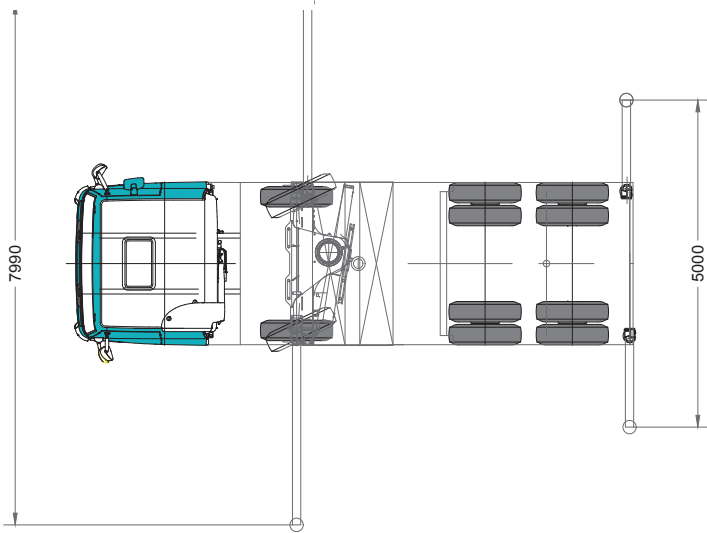

SCANIA WITH FASSI F545 DIMENSIONS

Plan view

Side view

SCANIA WITH FASSI F545 + TRAILER DIMENSIONS

Plan view

Side view

SCANIA WITH FASSI F545 + TRAILER DIMENSIONS

Lifting Capacity

Winch fitted is limited to 4T lifting capacity

10.5m

Front view