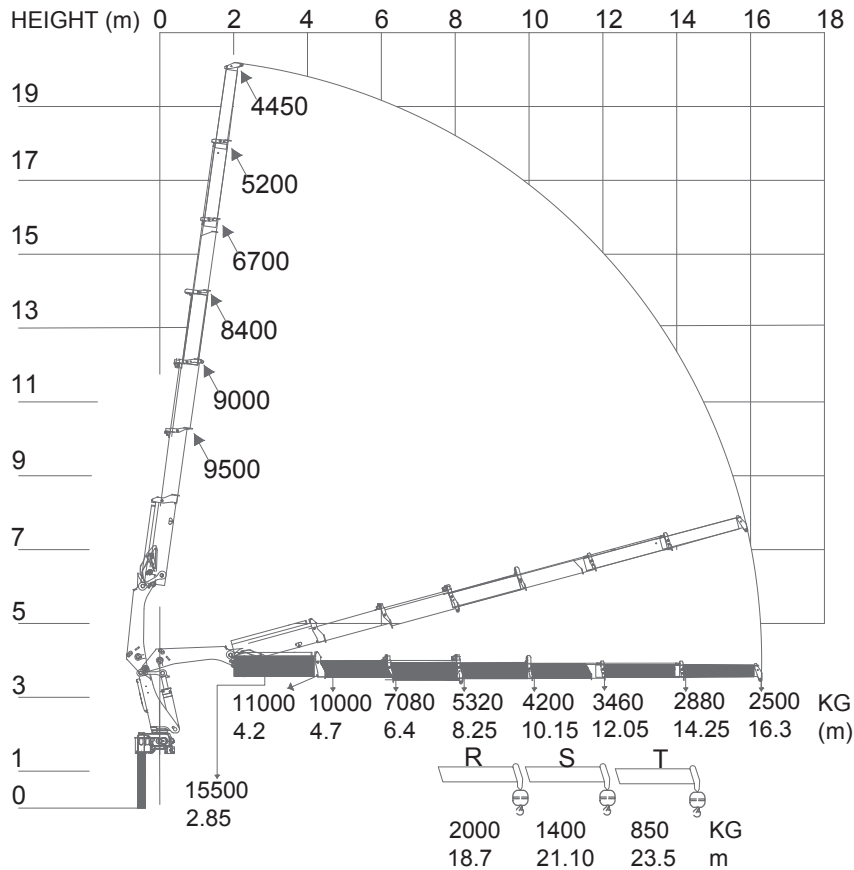

SCANIA WITH FASSI F545 DIMENSIONS

Plan view

Side view

SCANIA WITH FASSI F545 + TRAILER DIMENSIONS

Plan view

Side view

SCANIA WITH FASSI F545 + TRAILER DIMENSIONS

Lifting Capacity

Winch fitted is limited to 4T lifting capacity

10.5m

Front view