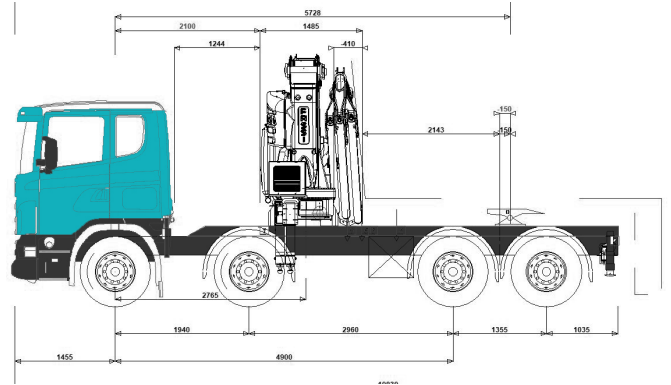

SCANIA WITH FASSI F545 DIMENSIONS

Plan view

Side view

SCANIA WITH FASSI F545 + TRAILER DIMENSIONS

Plan view

Side view

SCANIA WITH FASSI F545 + TRAILER DIMENSIONS

Lifting Capacity

Winch fitted is limited to 4T lifting capacity

10.5m

Front view