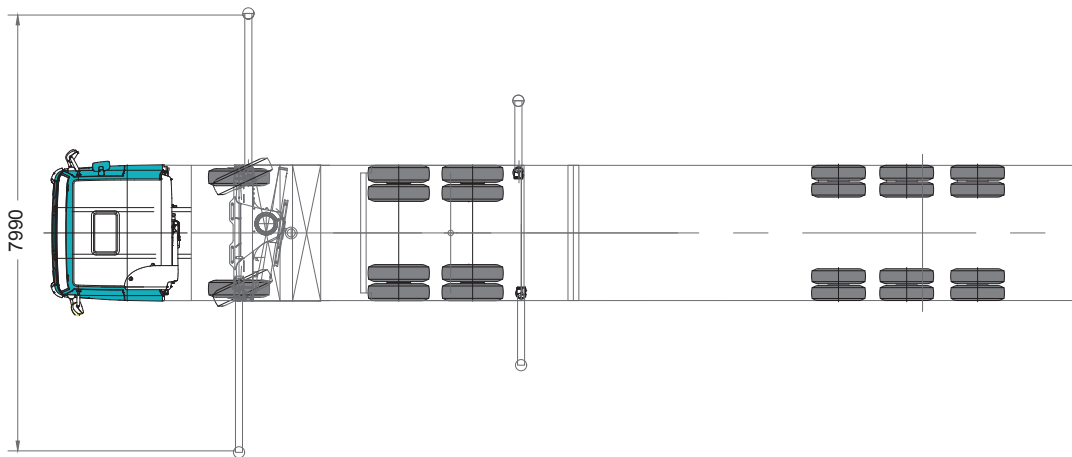

SCANIA WITH FASSI F545 DIMENSIONS

Plan view

Side view

SCANIA WITH FASSI F545 + TRAILER DIMENSIONS

Plan view

Side view

SCANIA WITH FASSI F545 + TRAILER DIMENSIONS

Lifting Capacity

Winch fitted is limited to 4T lifting capacity

10.5m

Front view